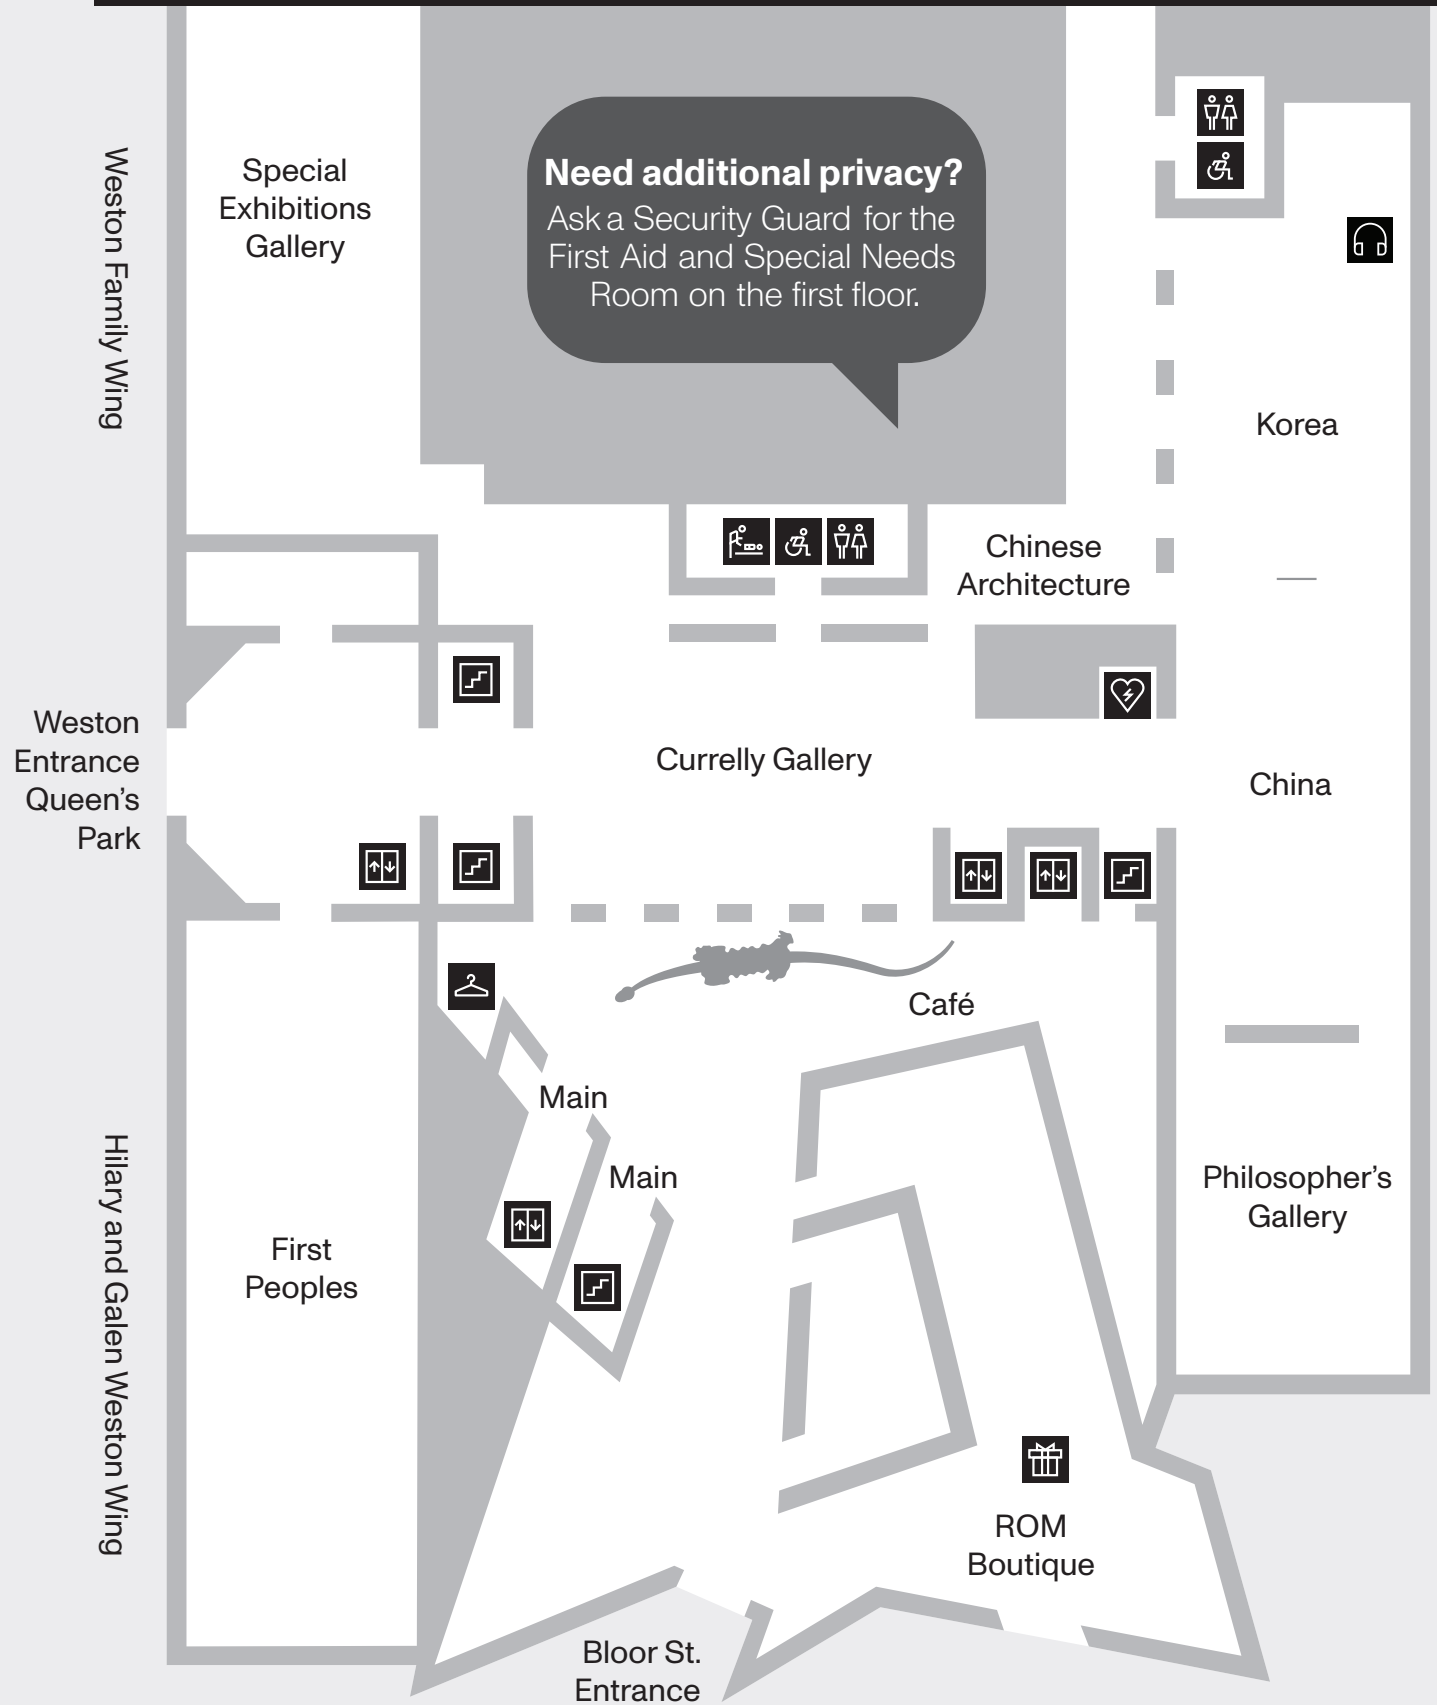

Level 4 galleries are temporarily closed for exhibition installation.

**LEVEL 4**

For more information, or questions on access at ROM, please contact: [accessibility@rom.on.ca](mailto:accessibility@rom.on.ca)

**LEVEL 1**

Weston Family Wing

Hilary and Galen Weston Wing

**Please Note**

There are no quiet zones on Level 2.

Earth's Treasures

Hands-on Biodiversity

Bat Cave

Bronze Age Aegean

Centre Block

Byzantium

Rome

Nubia

Egypt

European Rotating Exhibitions Gallery

Main

Main

Europe: Themes & Collections

Africa, The Americas and Asia-Pacific

Temporarily Closed

Quiet Zone

**LEVEL 3**