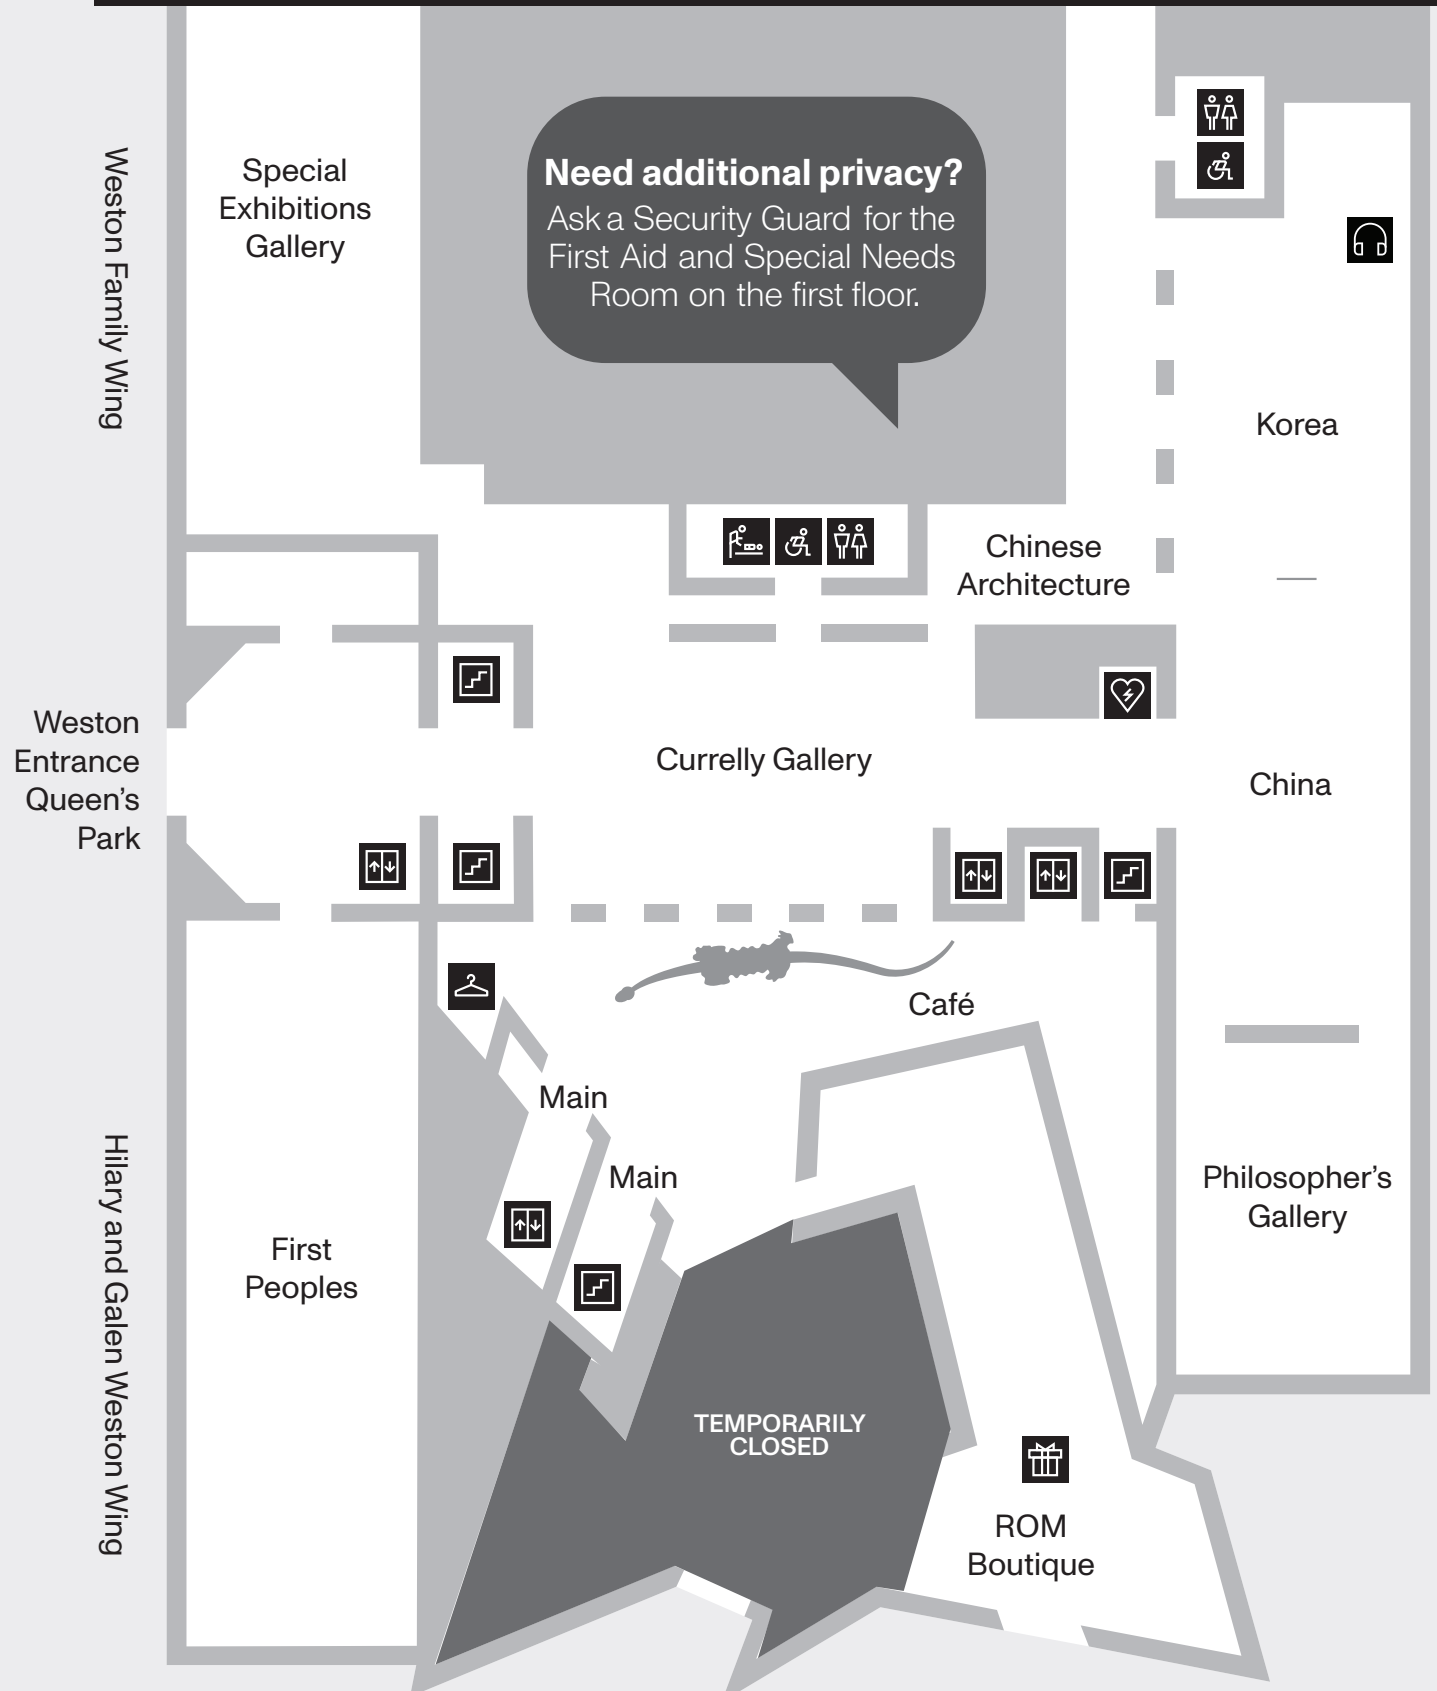

Level 4 galleries are temporarily closed for exhibition installation.

LEVEL 4

For more information, or questions on access at ROM, please contact: accessibility@rom.on.ca

Quiet Zone

LEVEL 1

Weston Family Wing

Hilary and Galen Weston Wing

Please Note

There are no quiet zones on Level 2.

LEVEL 2

Weston Family Wing

Hilary and Galen Weston Wing

Quiet Zone

LEVEL 3

Greece

Ancient Cyprus

Bronze Age Aegean

Rome

Nubia

Egypt