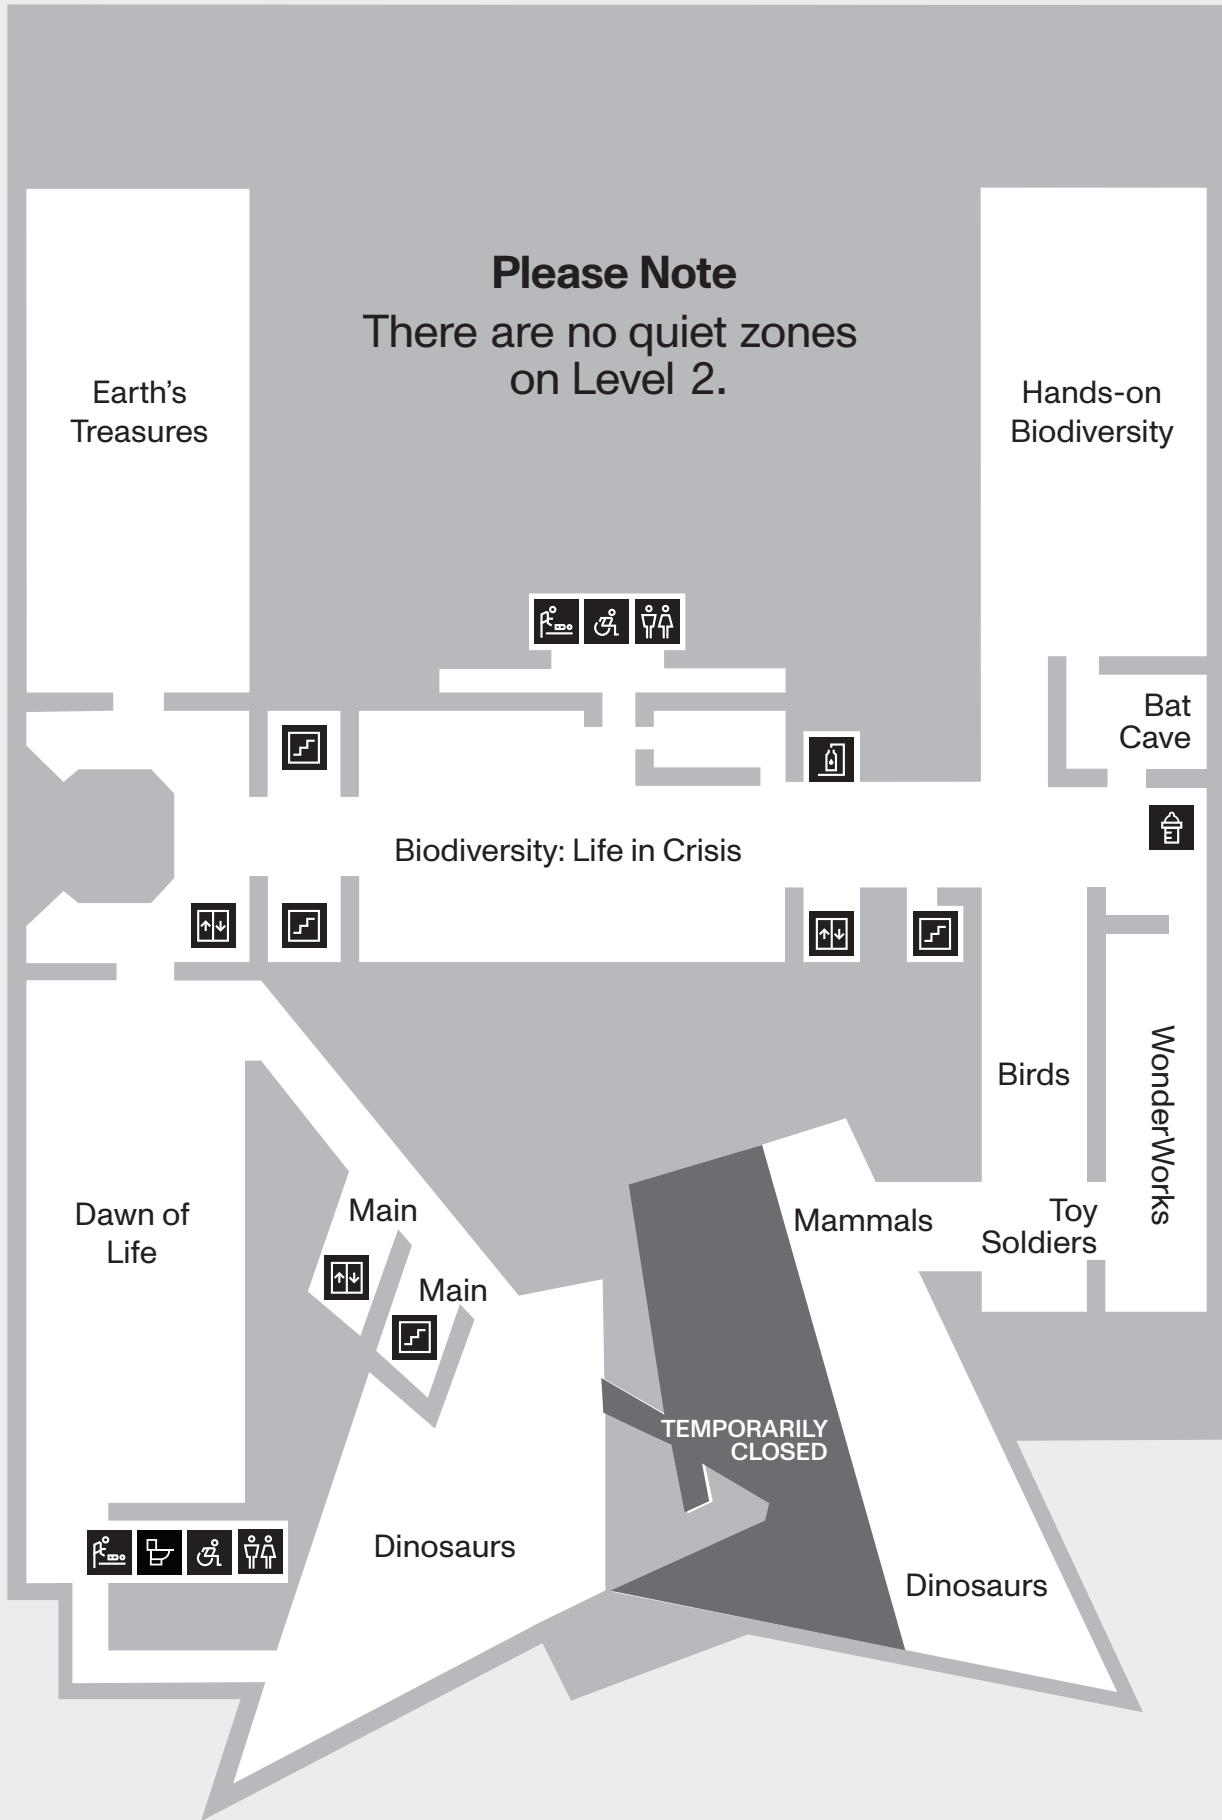

Level 4 galleries are temporarily closed for exhibition installation.

LEVEL 4

For more information, or questions on access at ROM, please contact: accessibility@rom.on.ca

Quiet Zone

LEVEL 1

Weston Family Wing

Hilary and Galen Weston Wing

Please Note

There are no quiet zones on Level 2.

LEVEL 2

Weston Family Wing

Hilary and Galen Weston Wing

Quiet Zone

LEVEL 3

Greece

Ancient Cyprus

Bronze Age Aegean

Rome

Nubia

Egypt