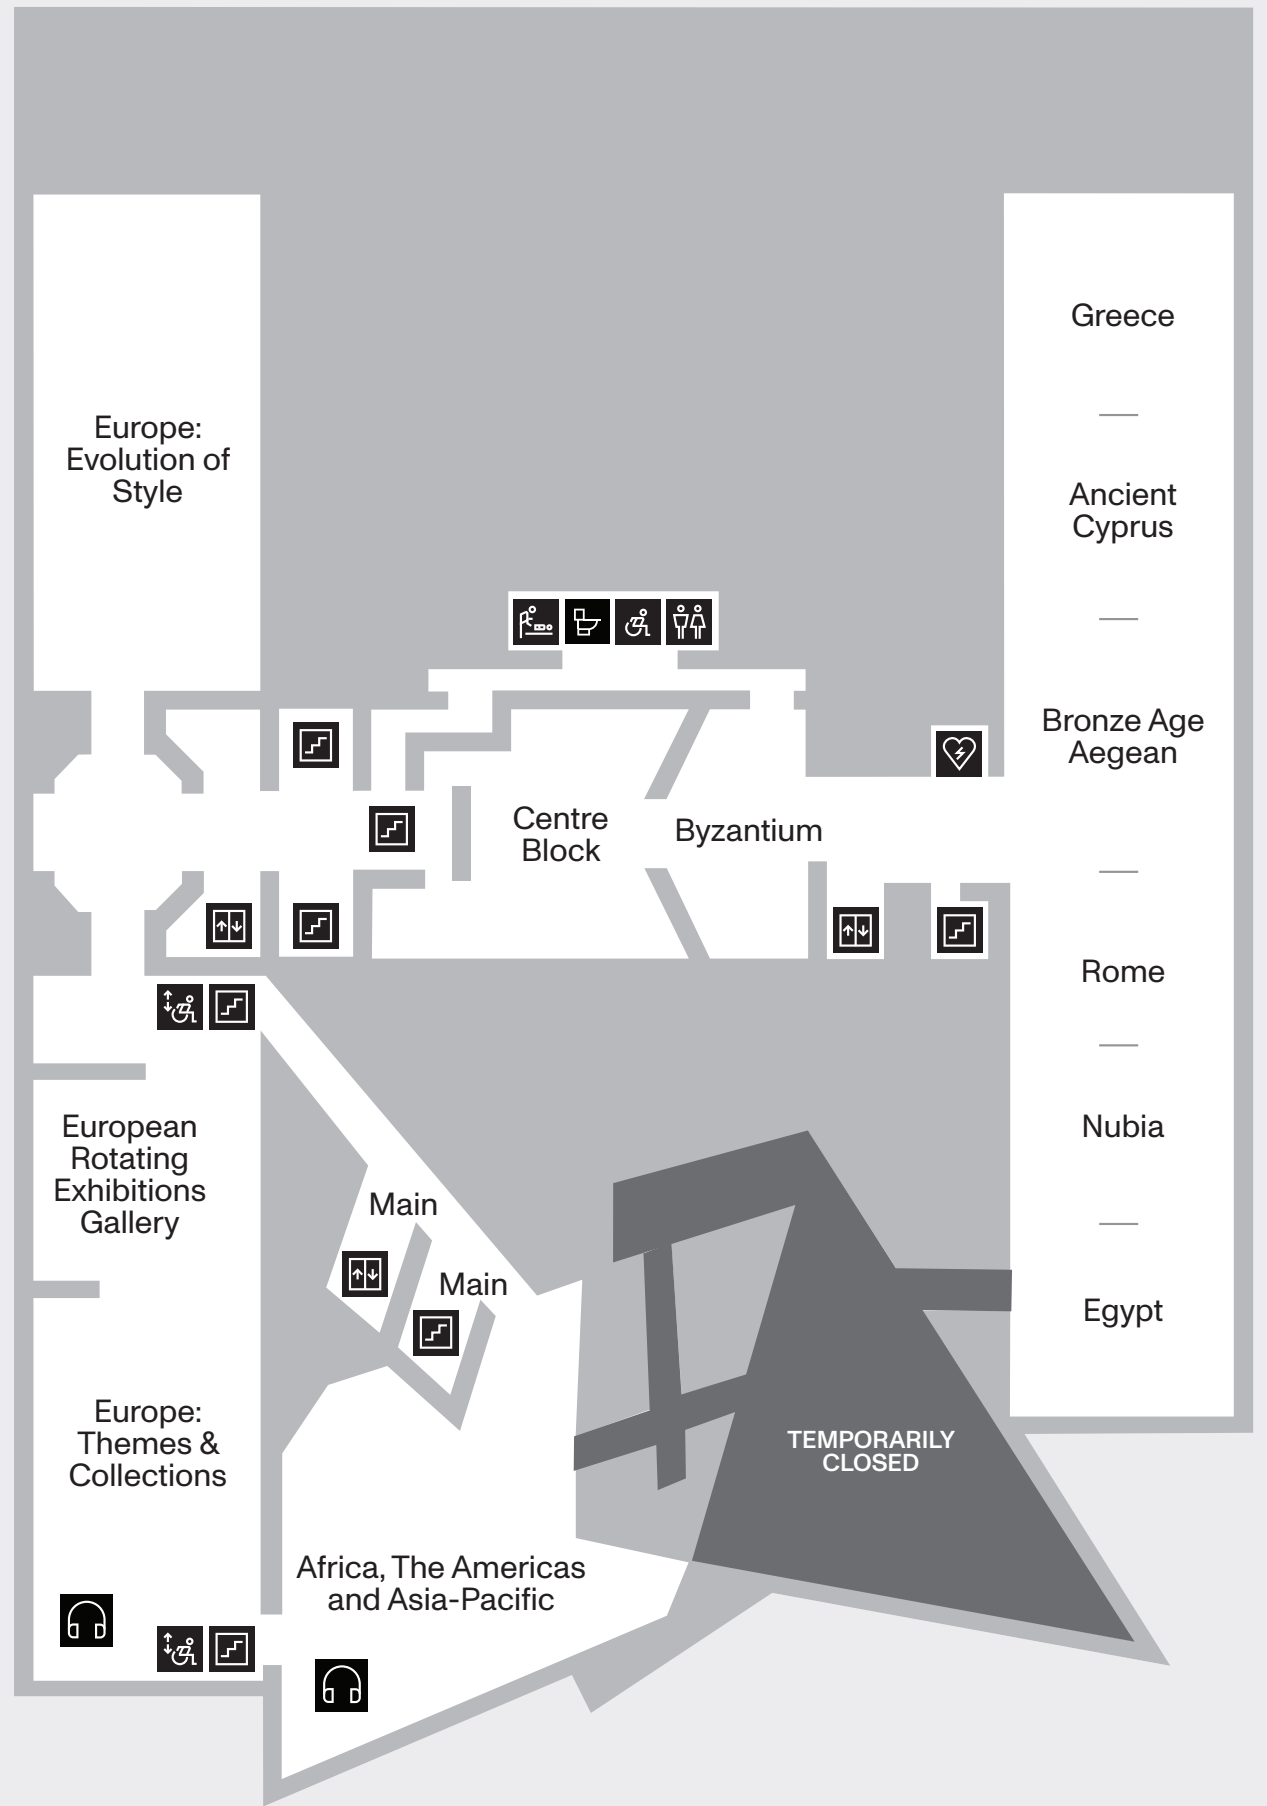

Level 4 galleries are temporarily closed for exhibition installation.

LEVEL 4

For more information, or questions on access at ROM, please contact: accessibility@rom.on.ca

Quiet Zone

LEVEL 1

Weston Family Wing

Hilary and Galen Weston Wing

Please Note

There are no quiet zones on Level 2.

LEVEL 2

Weston Family Wing

Hilary and Galen Weston Wing

Quiet Zone

LEVEL 3

Greece

Ancient Cyprus

Bronze Age Aegean

Rome

Nubia

Egypt